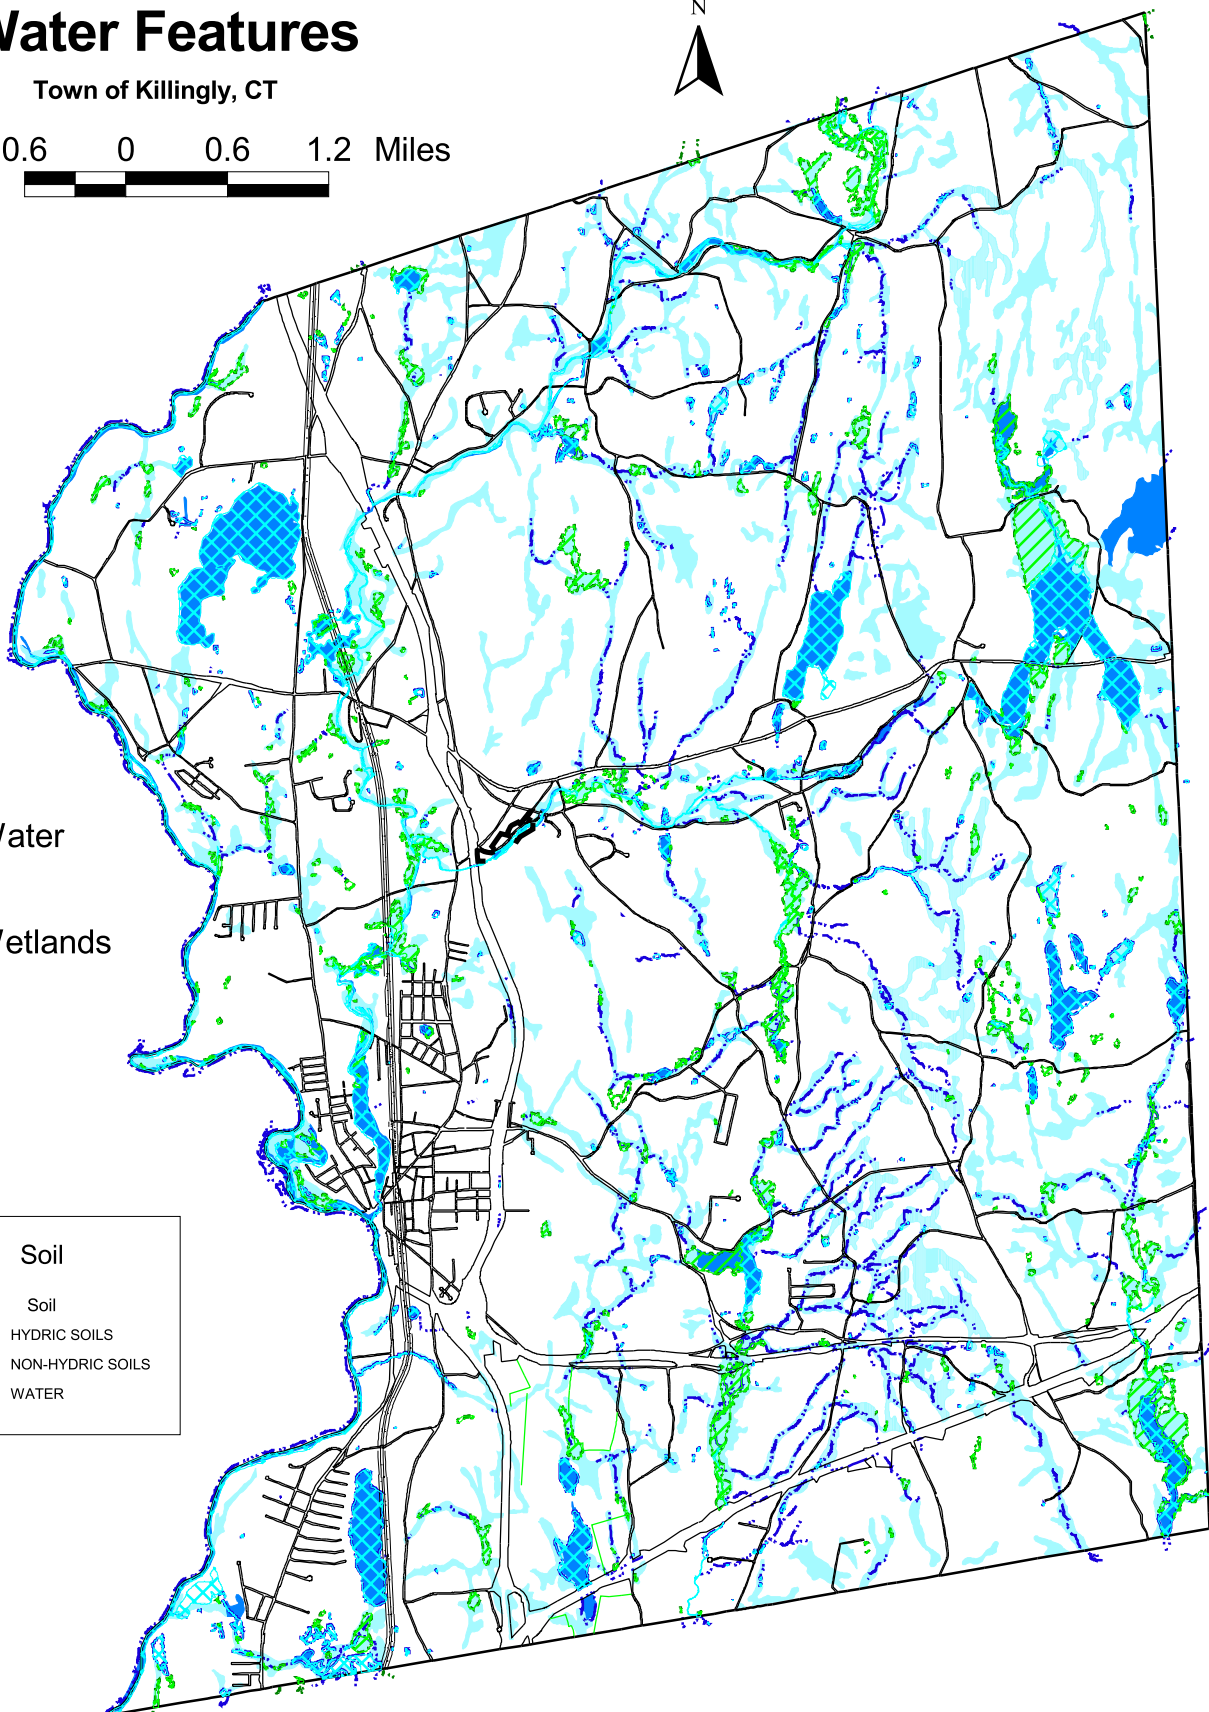

# Water Features

Town of Killingly, CT

0.6 0 0.6 1.2 Miles

Water

Wetlands

## Soil

Soil

 HYDRIC SOILS

 NON-HYDRIC SOILS

 WATER

The locations of wetlands and watercourses are for general information purposes only. The Town of Killingly regulates activities within 200' of wetlands/watercourses. For more information please call the Wetlands Agent at (860) 779-5310.