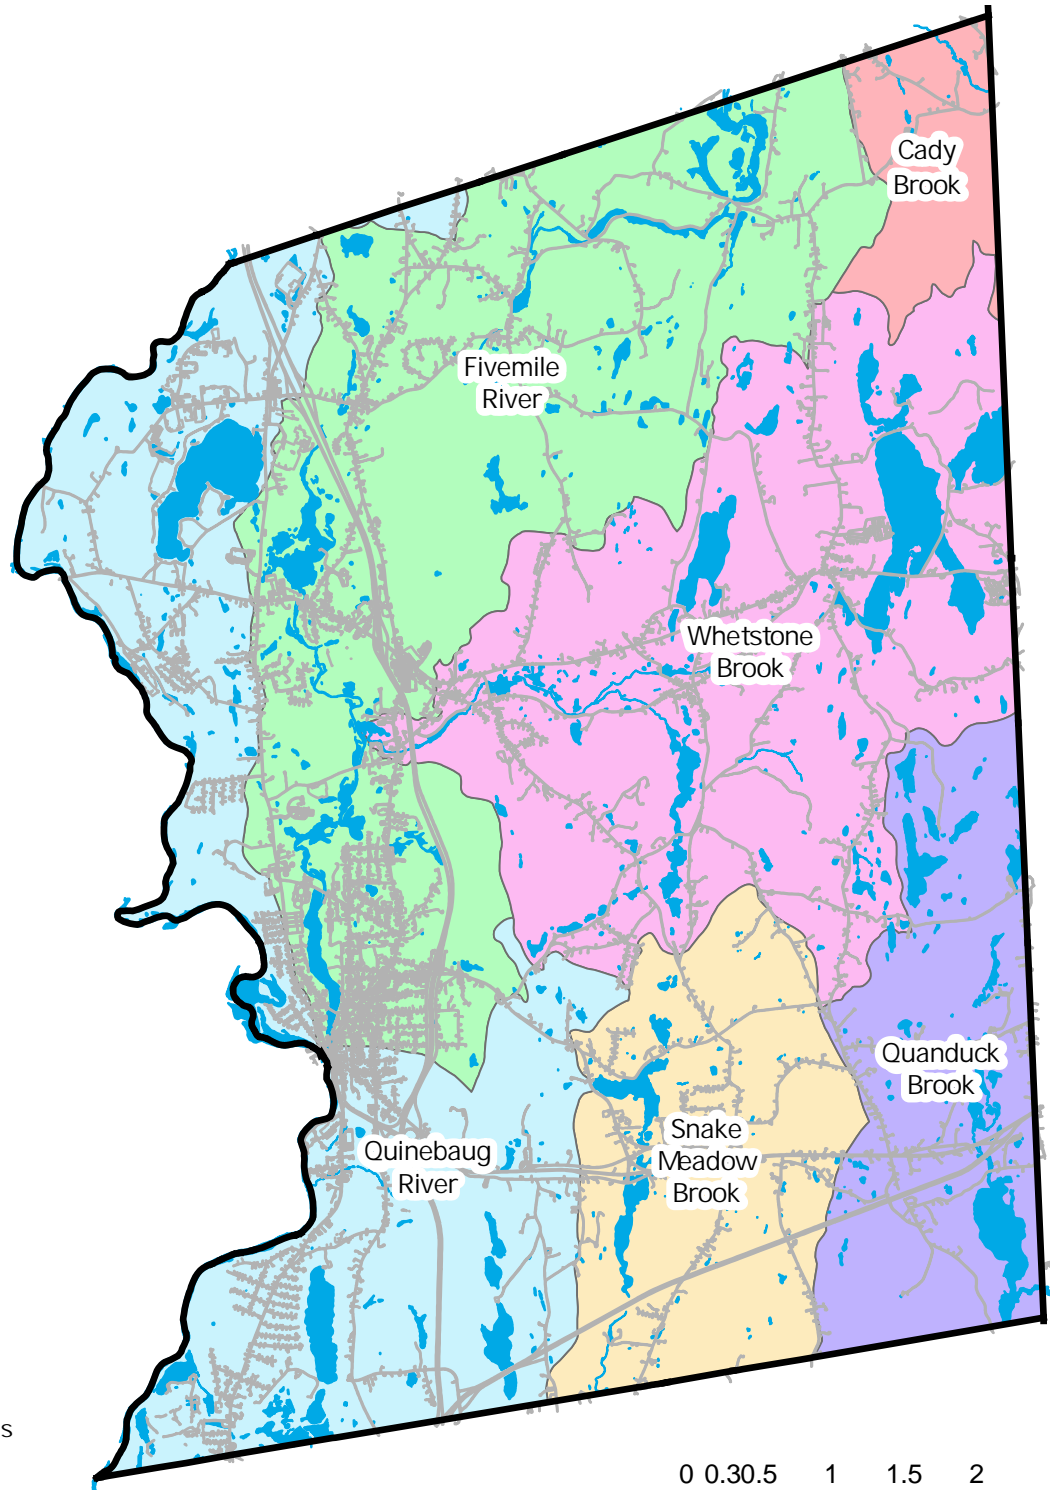

Drainage Basin Map

NOTE: This map represents watersheds at the HUC-12 scale

Legend

Killingly Watersheds

-  Cady Brook
-  Fivemile River
-  Quanduck Brook
-  Quinebaug River
-  Snake Meadow Brook
-  Whetstone Brook